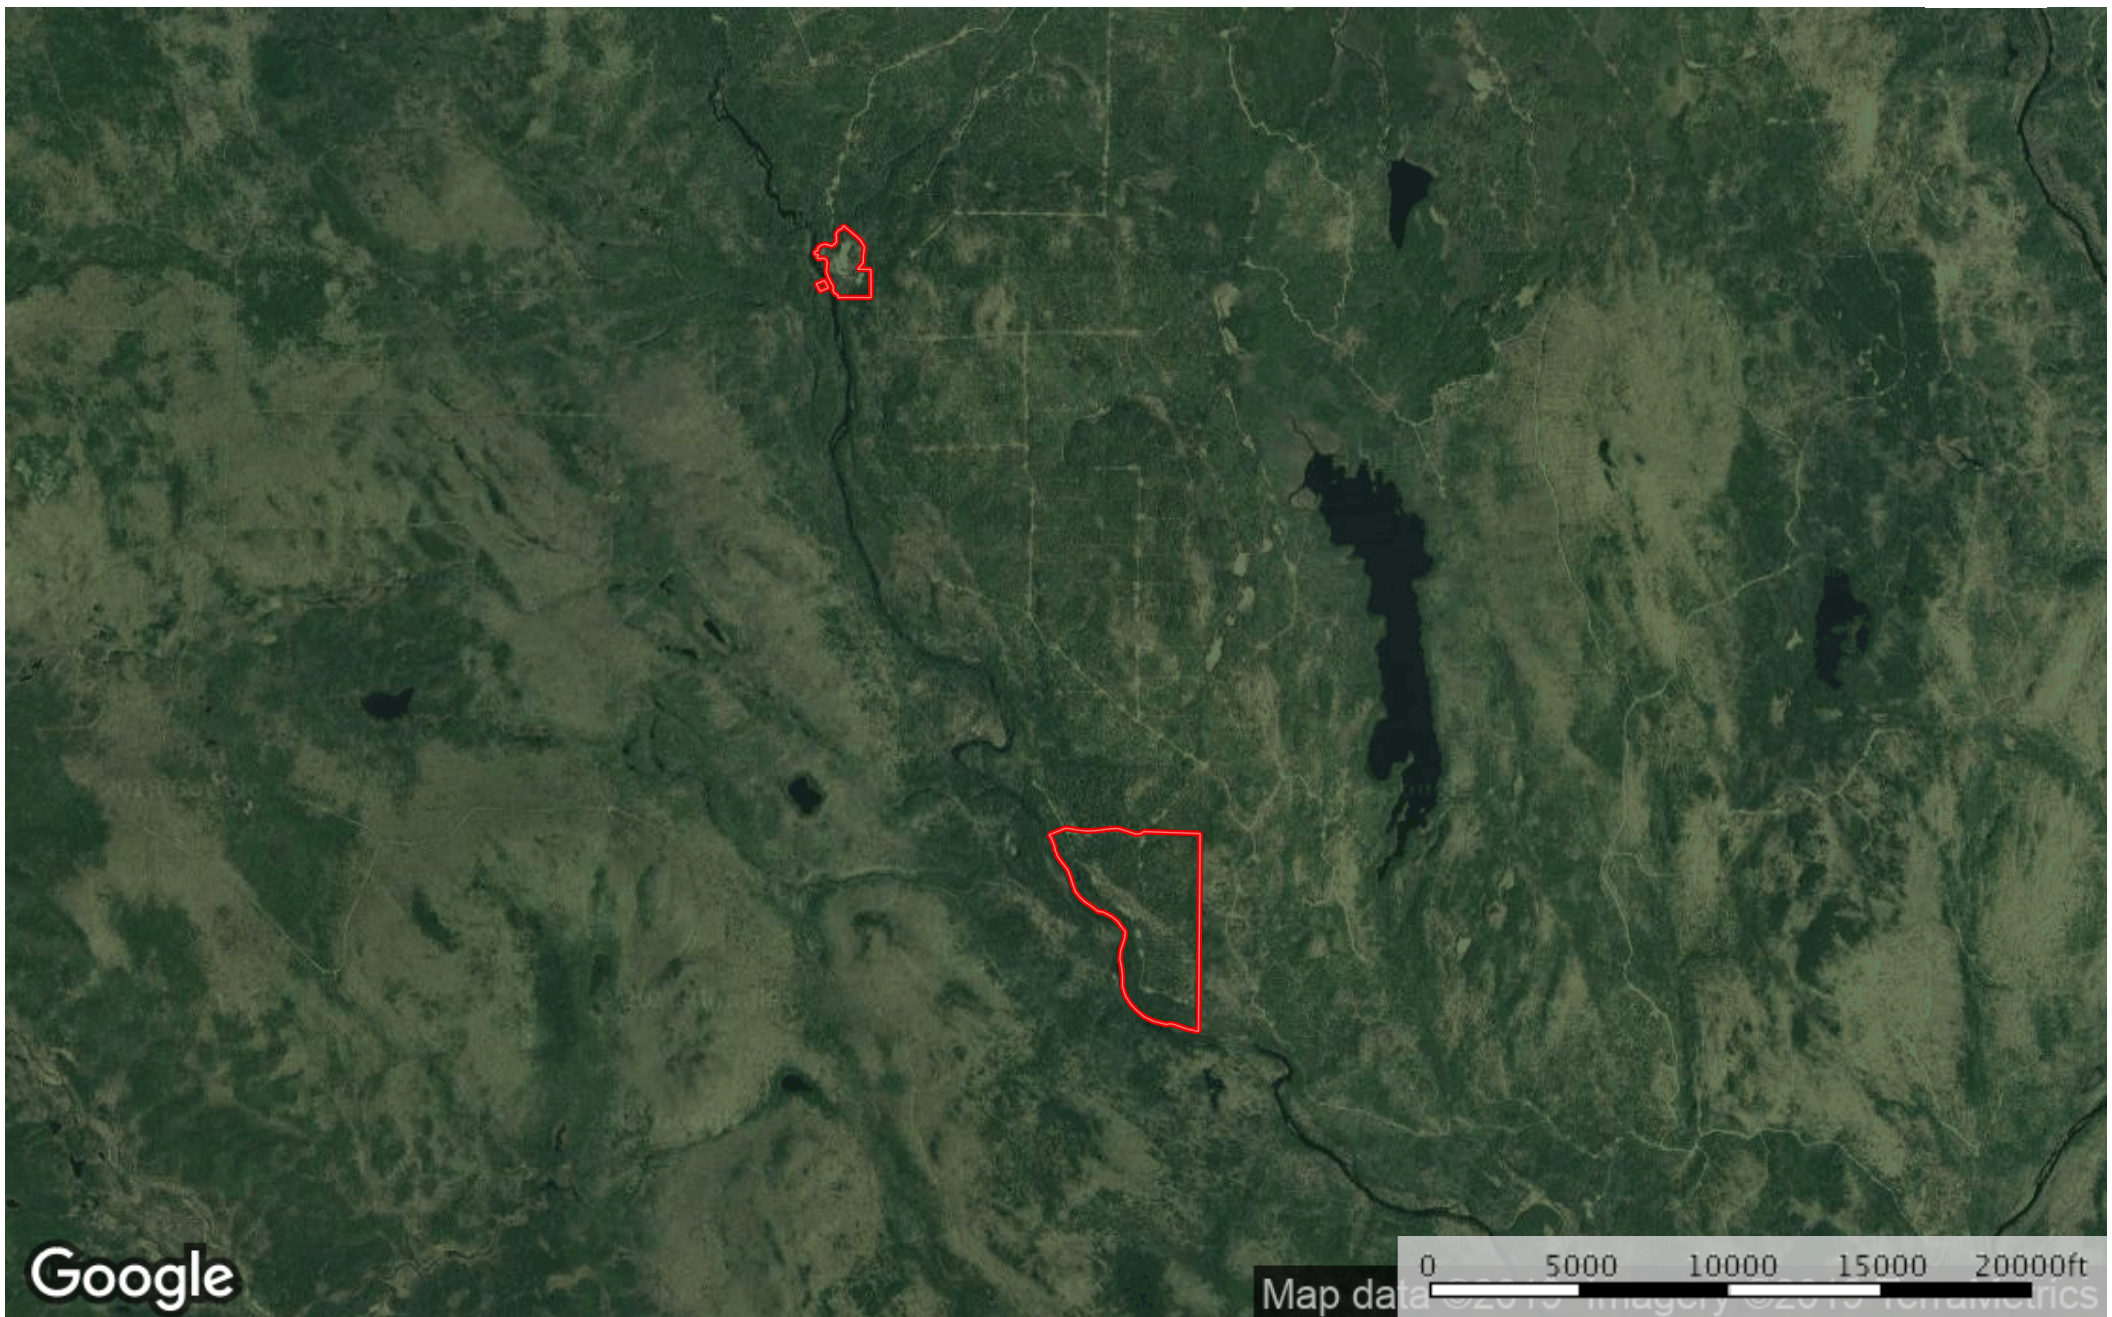

Bowling Camps T4 R8 WELS

Maine, AC +/-

Google

Map data © 2019 Imagery © 2019 Topographic

0 5000 10000 15000 20000ft

 Boundary