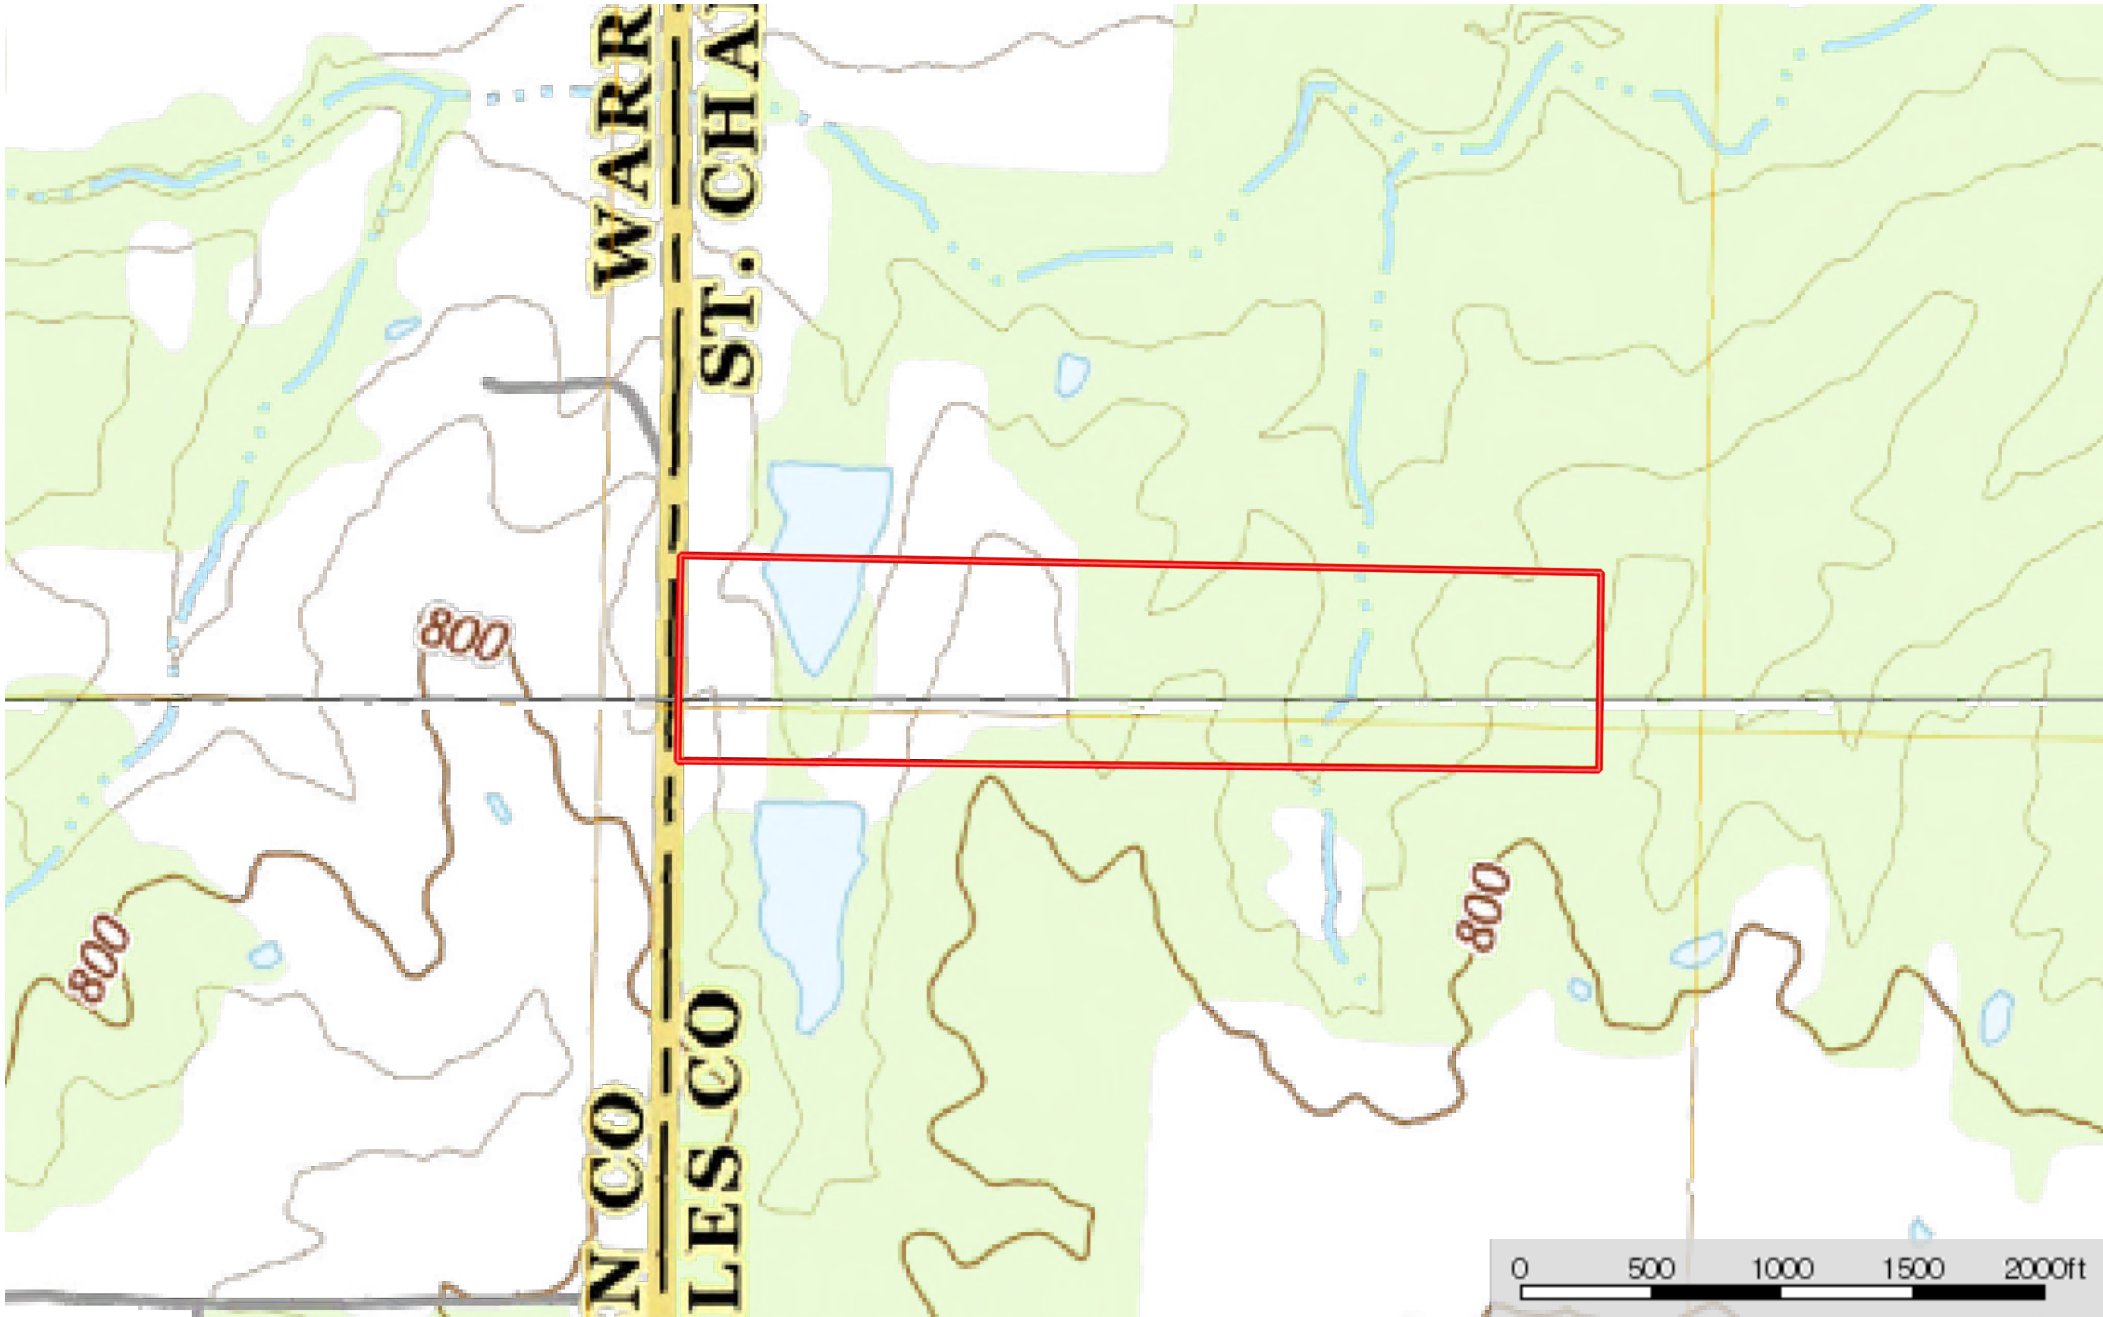

Highway T South Parcel

St. Charles County, Missouri, 40.25 AC +/-

 Boundary