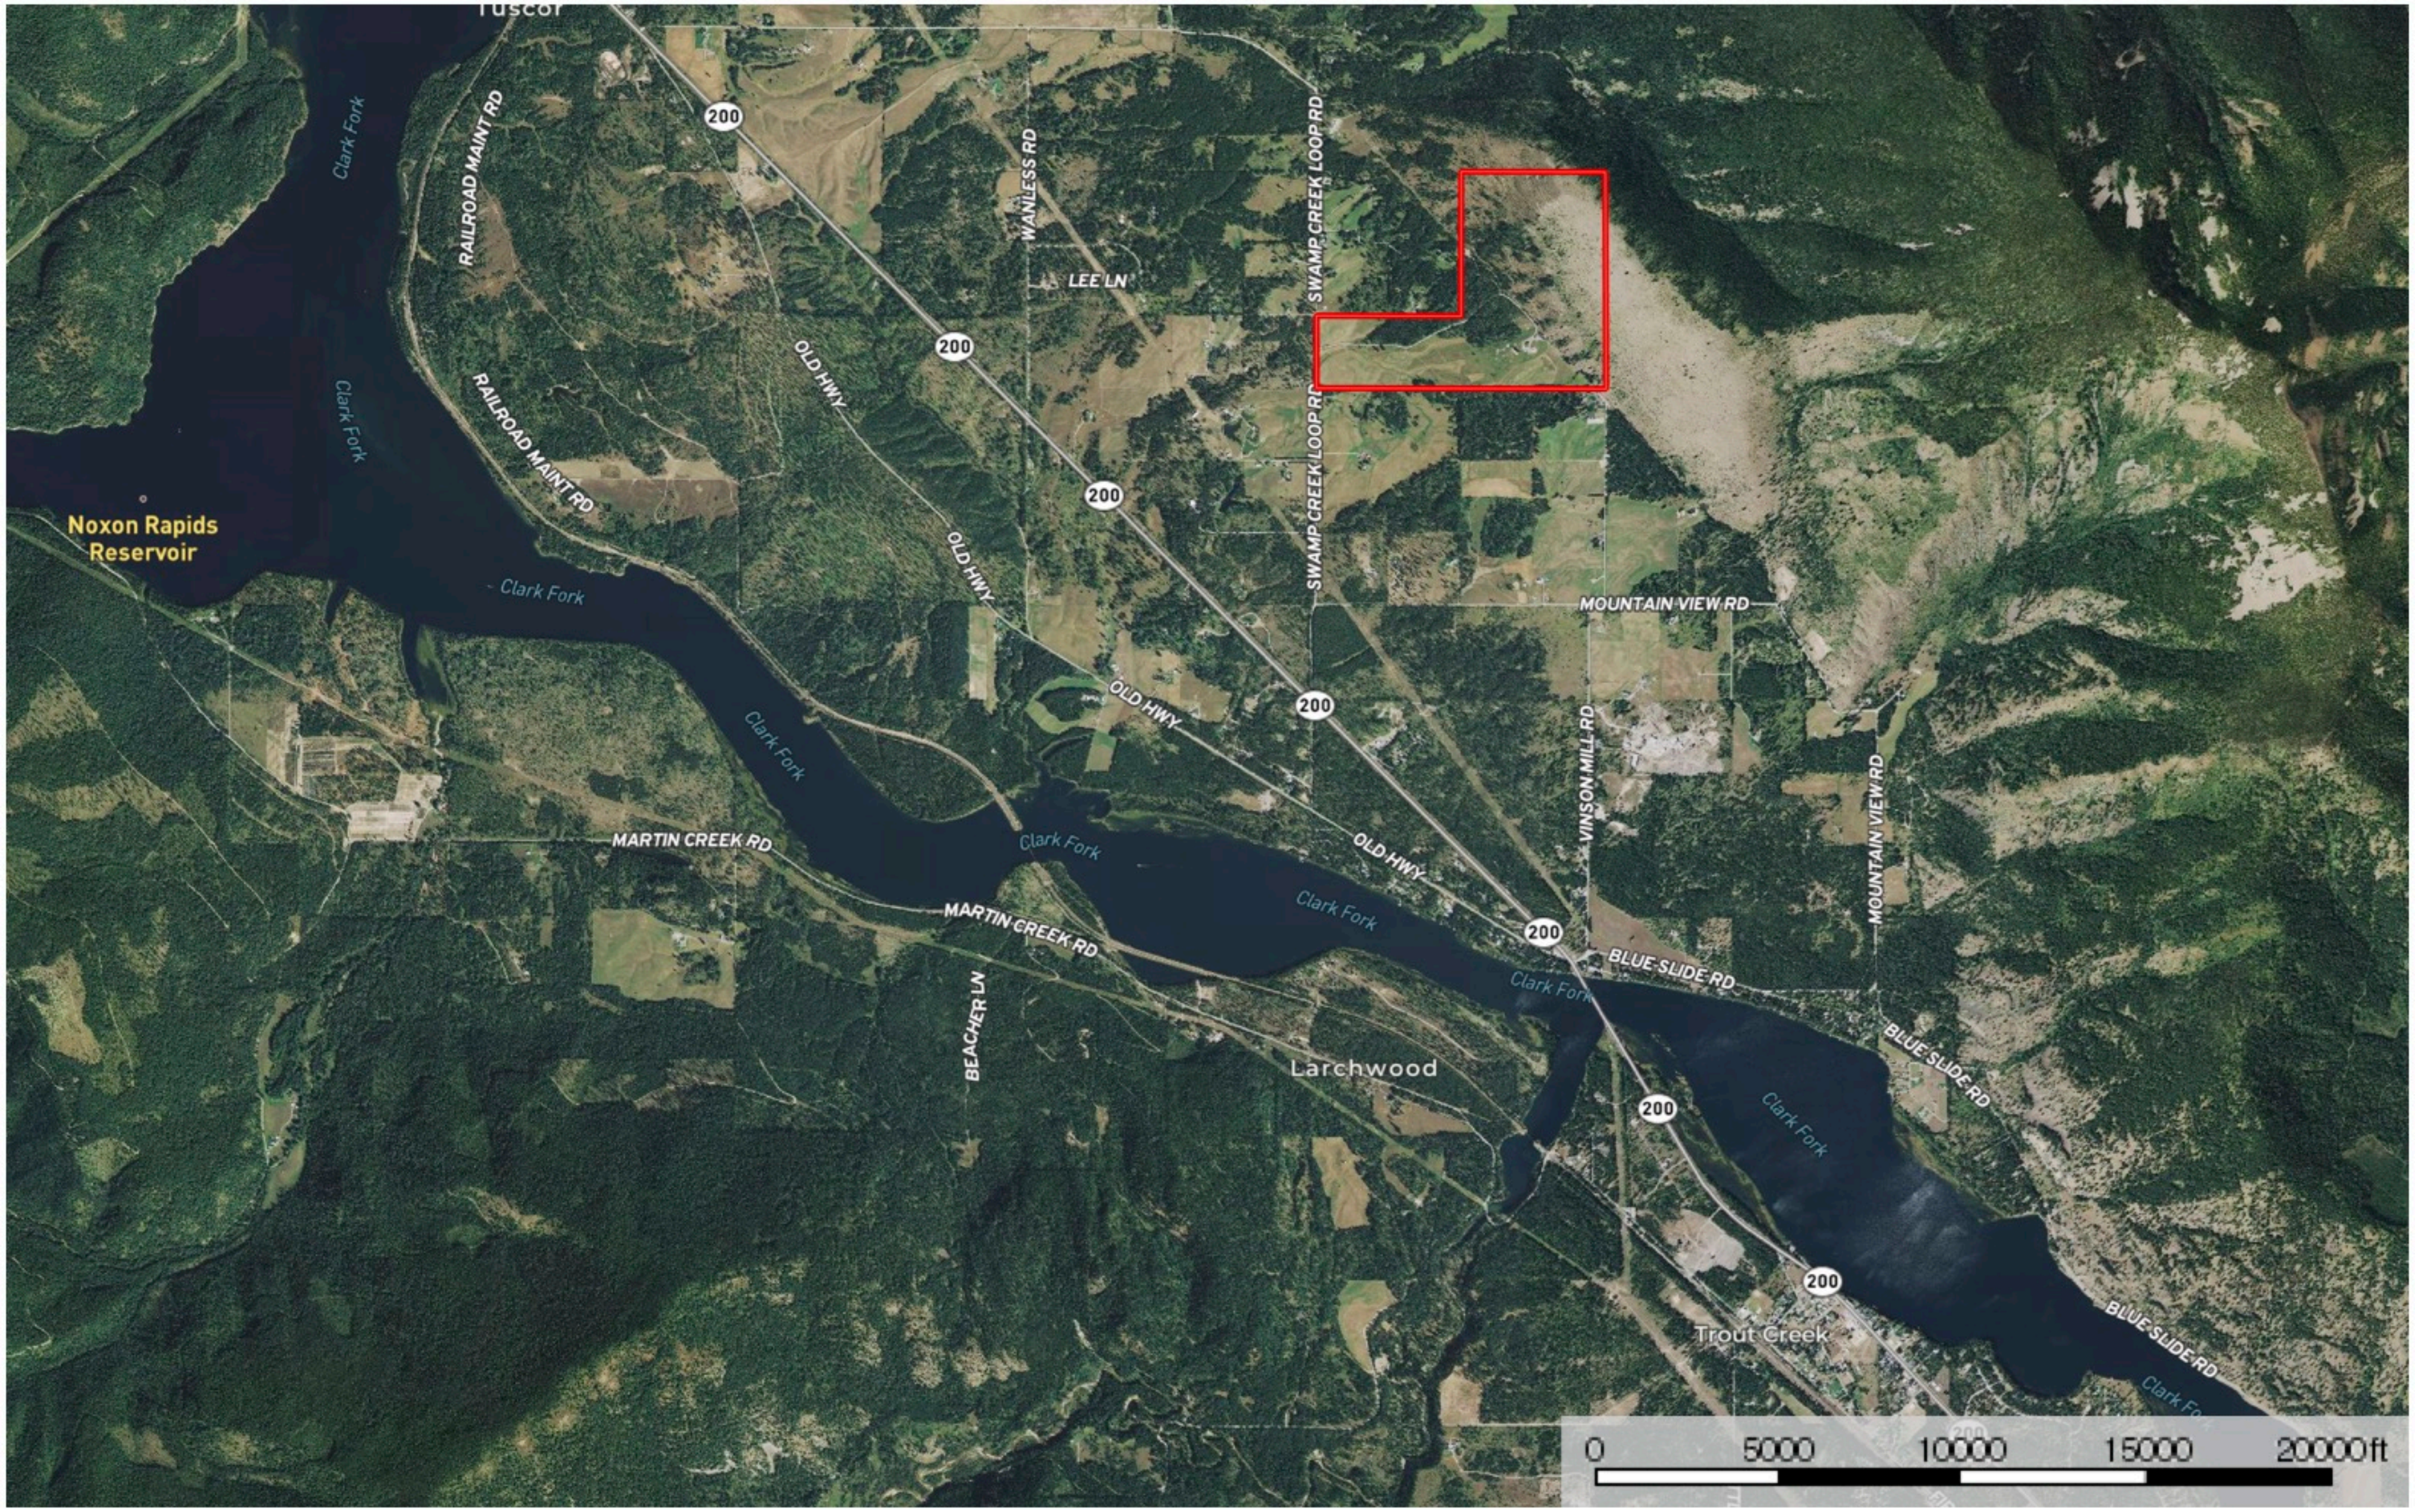

Voyles
Sanders County, Montana, 319.78 AC +/-

 Boundary