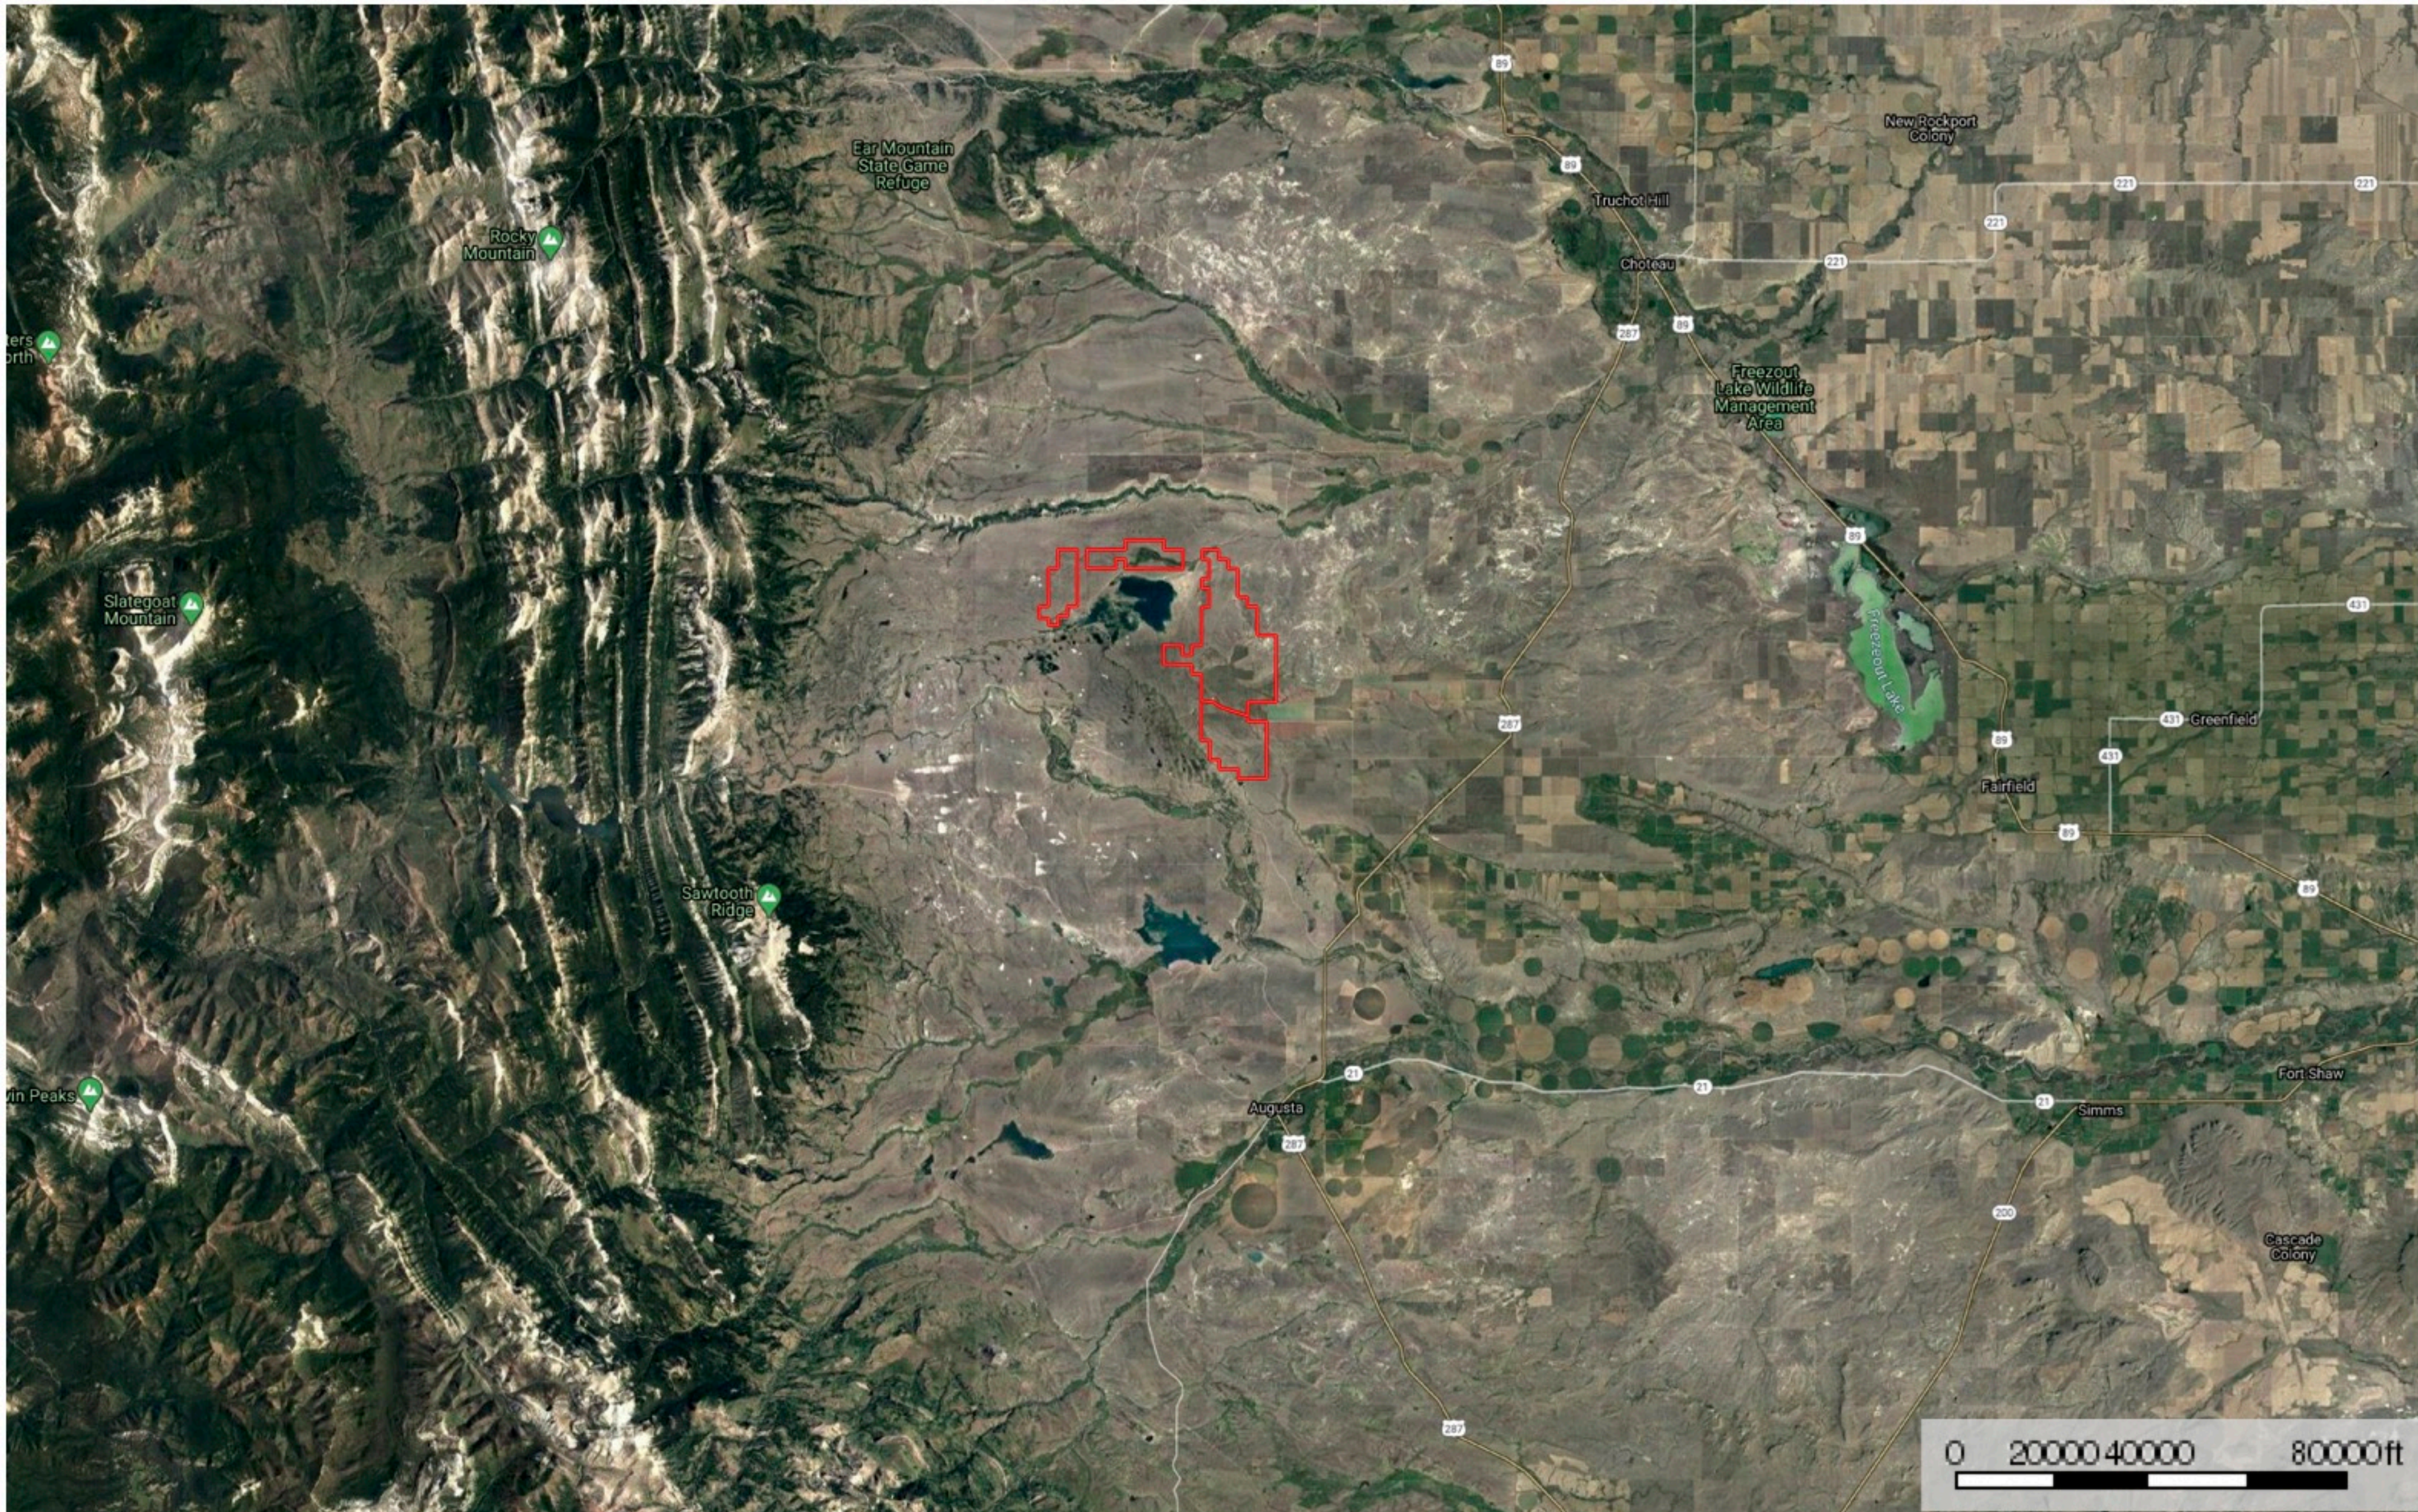

Stephens - All Parcels

Teton County, Montana, 7659.09 AC +/-

 Boundary