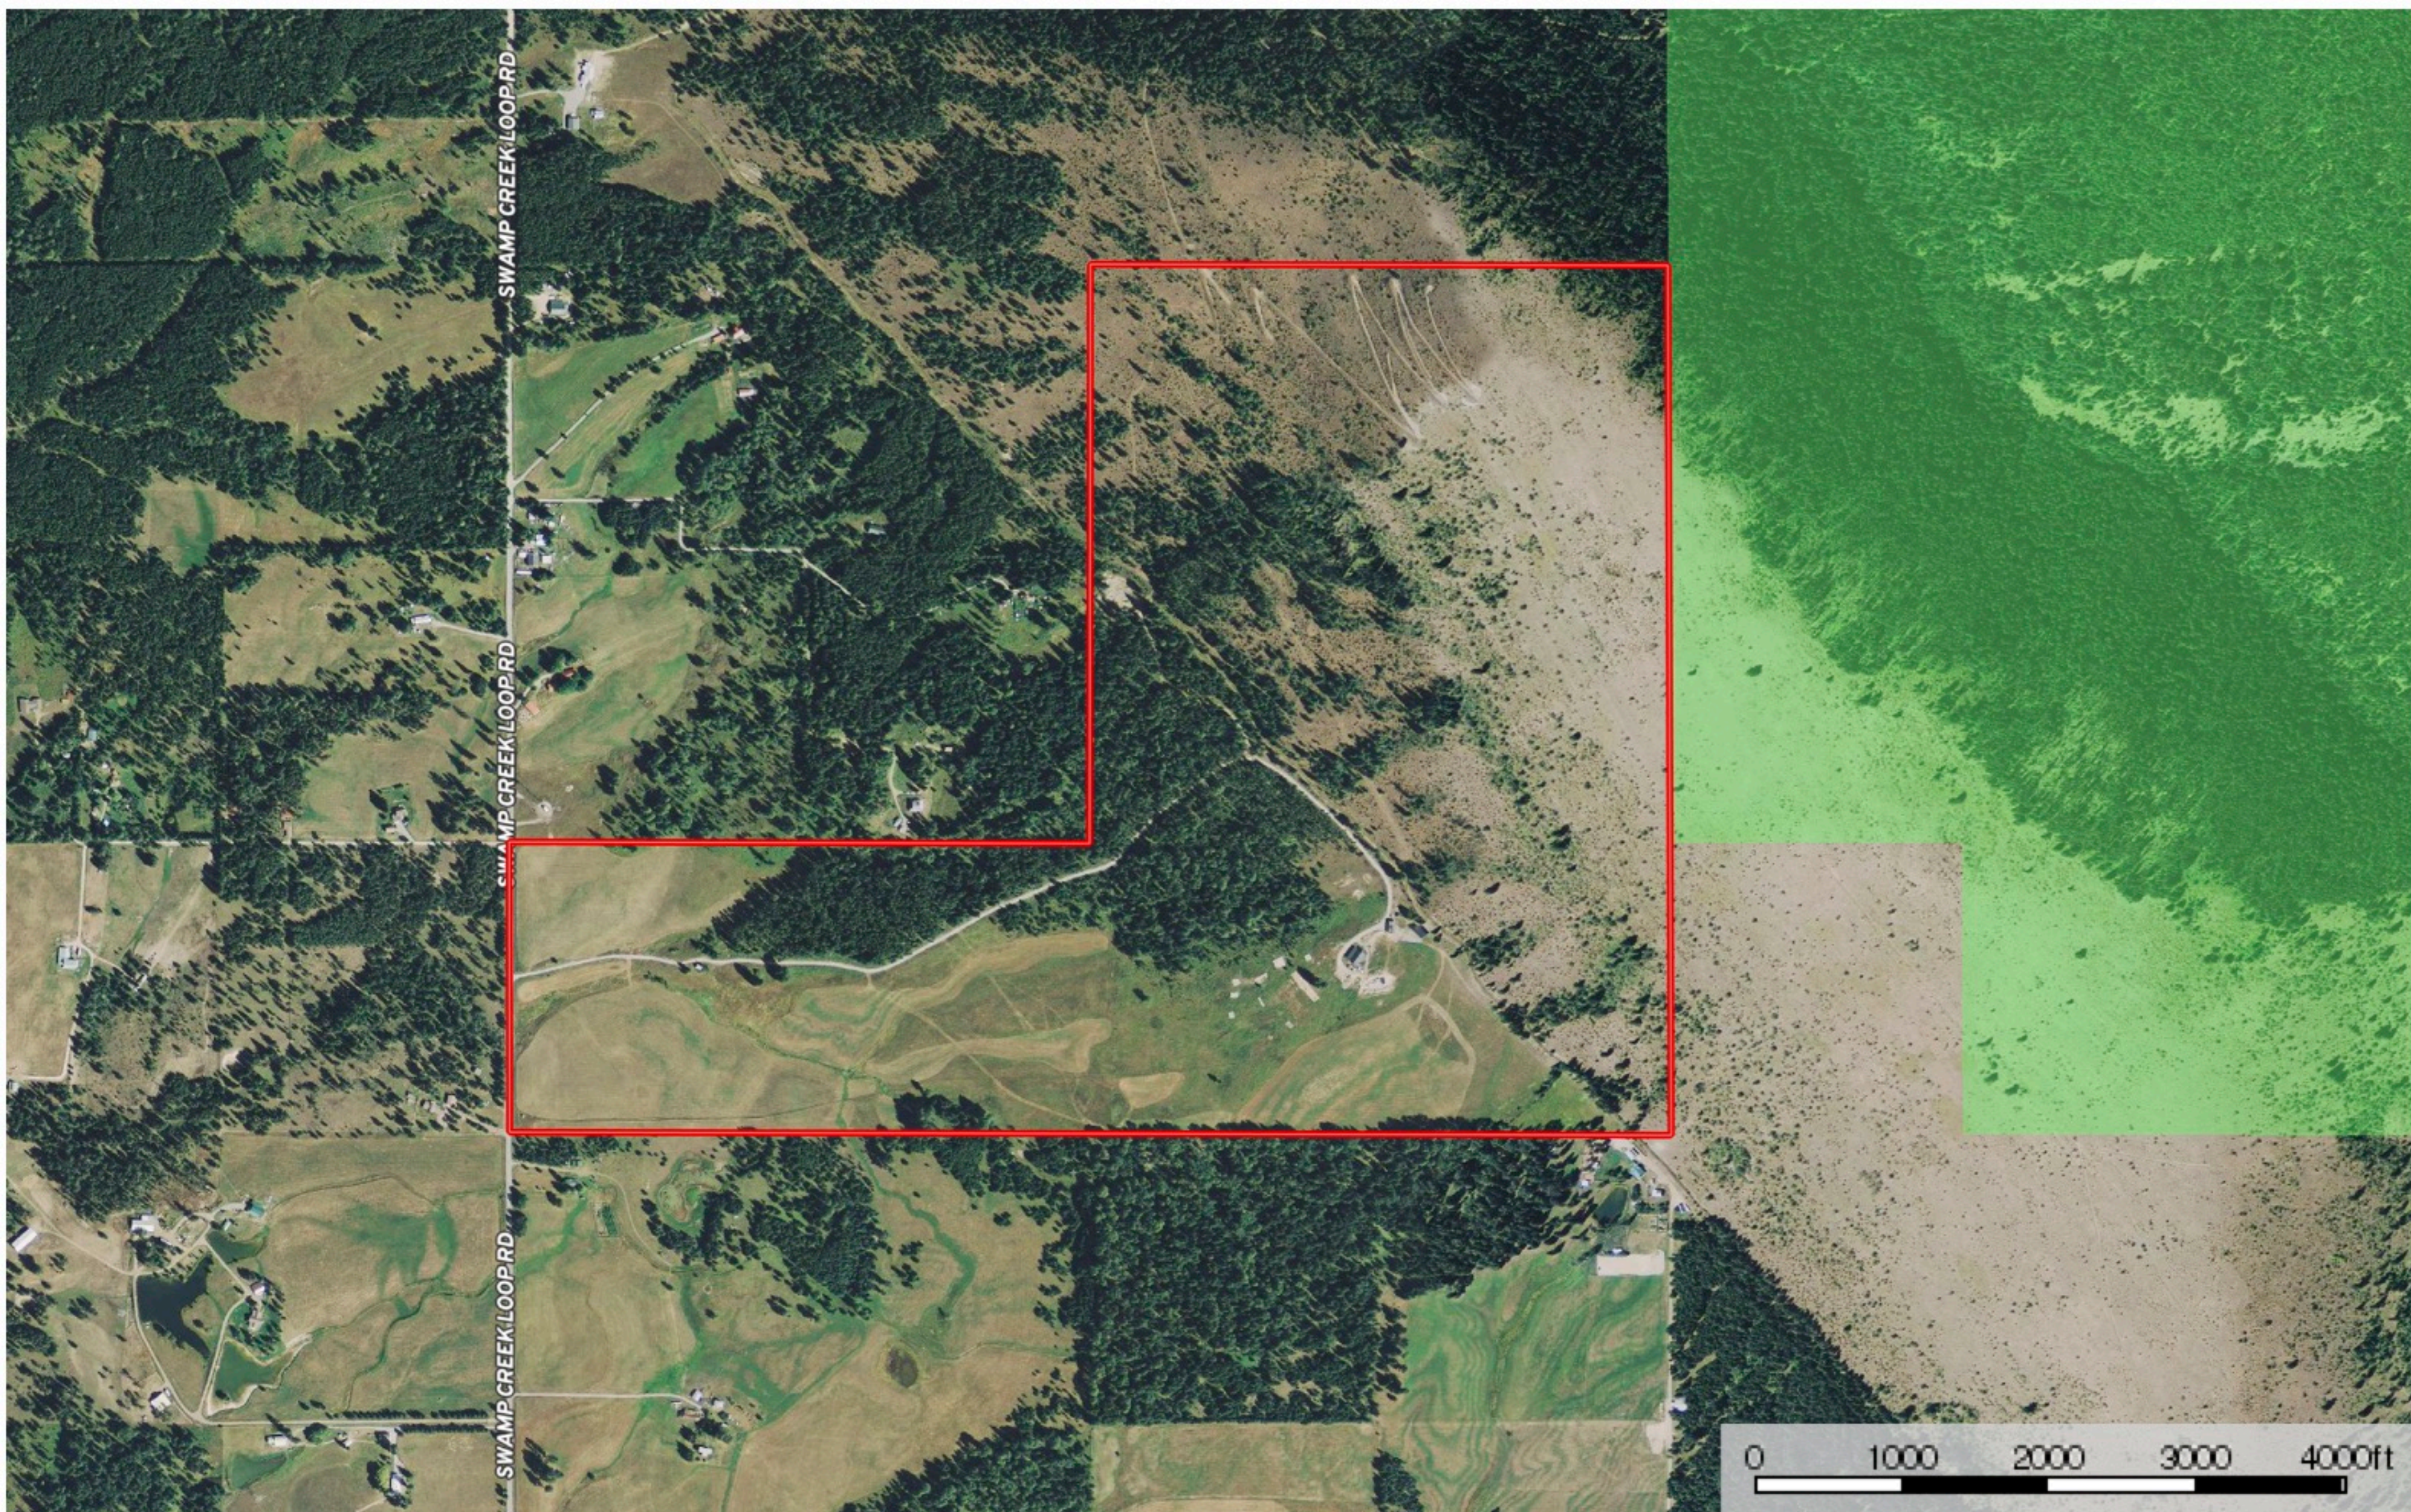

Voyles

Sanders County, Montana, 319.78 AC +/-

- Boundary
- Forest Service
- State Land
- Fish and Wildlife
- National Park
- Other
- BLM
- Local Government